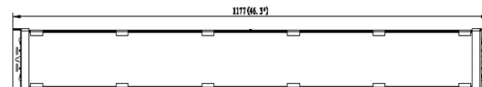

FEATURES

- Low profile, ideal for greenhouses and warehouses
- Aluminum housing with anodic oxidation finish
- Uniform light distribution, 120° beam angle
- Well-balanced red-to-blue full-spectrum
- 0-10V Dimming
- 100-277VAC Input
- 25" Line cord w/ blunt end
- Two aircraft cable spring clips (included)
- IP65, cETL Listed for Wet Locations
- Five Year Warranty (Terms and Conditions Apply)

SPECIFICATIONS

Configuration	GLED-GH-600-FS
PPF:	1,411 $\mu\text{mol/s}$
Efficacy:	2.3 $\mu\text{mol/j}$
Lumens:	78,555 lm
Color Temperature (CCT):	3,587 K
CRI:	≥ 80
Mounting Height above Canopy*:	36" to 72"
Coverage Area:	Up to 4' x 6'
Typical Power Consumption:	600W ($\pm 5\%$)
Input Voltage:	100-277VAC
Current Range:	6.0A - 2.16A
Operating Frequency:	50/60Hz
Operating Temperature:	0°C to 40°C (32°F to 104°F)
Dimming:	0-10V
Environment:	IP65, cETL Listed for Wet Locations
Power Factor:	$\geq .99$
Lifetime Rating (L70):	137,000 hrs
Certifications:	cETL
Warranty:	5 Years

*NOTE: Mounting height varies depending on the application. Greenhouse supplemental lighting applications can exceed mounting heights over 72".

**PERFECT FOR
GREENHOUSES AND
WAREHOUSES!**

DIMENSIONS

Model	L	W	H
GLED-GH-600-FS	46.3"	5.47"	3.54"

WEIGHT

Model	Packaged Weight	Installed Weight
GLED-GH-600-FS	29.1 lbs (13.1 kgs)	25.7 lbs (11.6 kgs)

ORDERING INFORMATION

Example: GLED-GH-600-FS

Series/Configuration	Description
GLED-GH-600-FS	600W Linear LED Grow Light, Full-spectrum, 100-277VAC Input, 0-10V Dimming

*Consult factory for additional mounting accessories