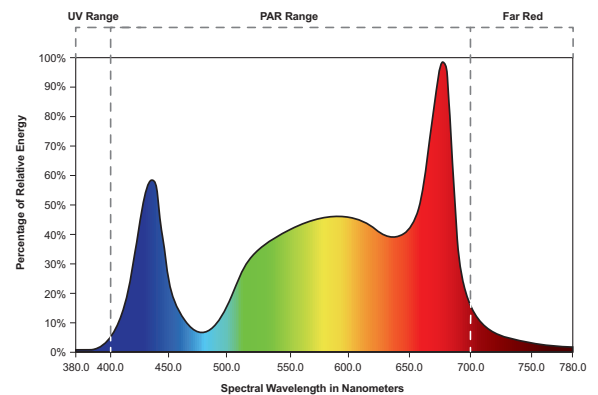

FEATURES

- Low profile, ideal for greenhouses and warehouses
- Aluminum housing with anodic oxidation finish
- Uniform light distribution, 120° beam angle
- Well-balanced red-to-blue full-spectrum
- 0-10V Dimming
- 100-277VAC Input
- 25" Line cord w/ blunt end
- Two aircraft cable spring clips (included)
- IP65, cETL Listed for Wet Locations
- Five Year Warranty (Terms and Conditions Apply)

SPECIFICATIONS

Configuration	GLED-GH-600-FS
PPF:	1,411 $\mu\text{mol/s}$
Efficacy:	2.3 $\mu\text{mol/j}$
Lumens:	78,555 lm
Color Temperature (CCT):	3,587 K
CRI:	≥ 80
Mounting Height above Canopy*:	36" to 72"
Coverage Area:	Up to 4' x 6'
Typical Power Consumption:	600W ($\pm 5\%$)
Input Voltage:	100-277VAC
Current Range:	6.0A - 2.16A
Operating Frequency:	50/60Hz
Operating Temperature:	0°C to 40°C (32°F to 104°F)
Dimming:	0-10V
Environment:	IP65, cETL Listed for Wet Locations
Power Factor:	$\geq .99$
Lifetime Rating (L70):	137,000 hrs
Certifications:	cETL
Warranty:	5 Years

*NOTE: Mounting height varies depending on the application. Greenhouse supplemental lighting applications can exceed mounting heights over 72".

**PERFECT FOR
GREENHOUSES AND
WAREHOUSES!**

DIMENSIONS

Model	L	W	H
GLED-GH-600-FS	46.3"	5.47"	3.54"

WEIGHT

Model	Packaged Weight	Installed Weight
GLED-GH-600-FS	29.1 lbs (13.1 kgs)	25.7 lbs (11.6 kgs)

ORDERING INFORMATION

Example: GLED-GH-600-FS

Series/Configuration	Description
GLED-GH-600-FS	600W Linear LED Grow Light, Full-spectrum, 100-277VAC Input, 0-10V Dimming

*Consult factory for additional mounting accessories