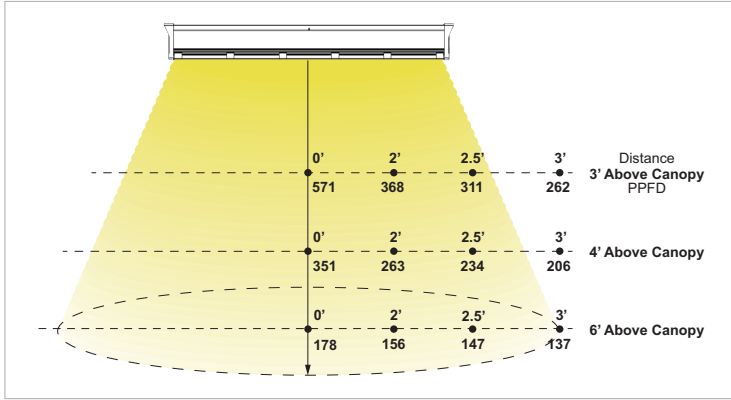

\*NOTE: Mounting height varies depending on the application. Greenhouse supplemental lighting applications can exceed mounting heights over 72".

**PERFECT FOR  
GREENHOUSES AND  
WAREHOUSES!**

### DIMENSIONS

Model	L	W	H
GLED-GH-600-FS	46.3"	5.47"	3.54"

### WEIGHT

Model	Packaged Weight	Installed Weight
GLED-GH-600-FS	29.1 lbs (13.1 kgs)	25.7 lbs (11.6 kgs)

## LIGHT DISTRIBUTION PERFORMANCE

Mounting height varies depending on the application. Greenhouse supplemental lighting applications can exceed mounting heights over 72".