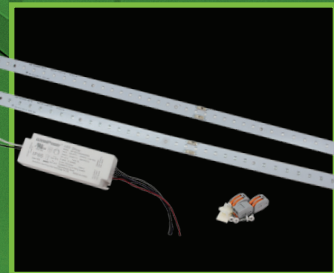

**GLE-GL-RKU**

277VAC

LED vaportight task luminaire, magnetic mount with available 90 minute battery backup option.

LED exit ensures a code-compliant safe means of egress, available as a combo with soft green LED lamps.