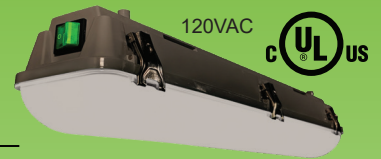

GLE-GL

(Soft Green LED Vaportight Luminaire)

- Soft green LEDs provide plant-safe egress and task lighting
- Three versions available - 120VAC (AC only), 277VAC (AC only) and 120-277VAC with battery backup
- Lumens: 1069 lumens in AC operation, 715 lumens in battery backup operation (90 minute battery backup)
- Stainless steel mounting brackets and 15' line cord included on all configurations. Magnets also provided for AC versions.
- BB option is UL 924 Listed for life safety path of egress compliance