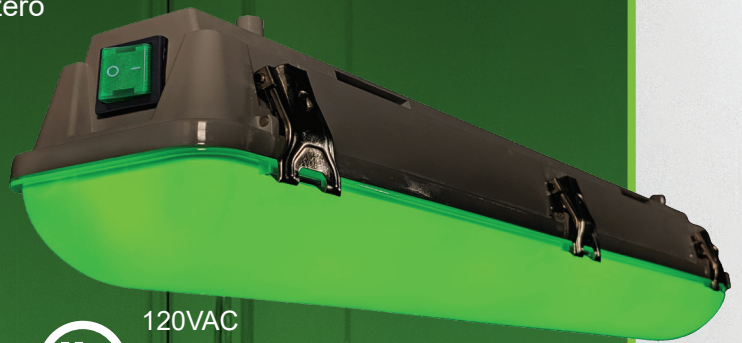

## SAFETY & COMPLIANCE

Growlite's plant-safe, soft green (patent pending) LED products provide safety, compliance and zero light interruption during dark cycles.

120VAC

**PATENT PENDING**

**GLE-GL**

**GLE-S**

**GLE-GL-RKU**

277VAC

LED vaportight task luminaire, magnetic mount with available 90 minute battery backup option.

LED exit ensures a code-compliant safe means of egress, available as a combo with soft green LED lamps.

## SOFT GREEN LED SPECTRUM PRODUCTS

The soft green LED product line is specifically designed for horticulture applications to provide plant-safe, green egress and task lighting. The GLE-GL is a task light used in grow rooms during the dark cycle allowing growers to work on plants with plant-safe green lighting. The GLE-S is a UL code compliant exit sign which emits a plant-safe, soft green light perfect for use in grow rooms. GLE-S also allows for needed life safety compliance without risk to the grow cycle. The GLE-GL-RKU is an easy retrofit kit for hallway lighting outside grow rooms. Hallway lighting leaking into grow rooms can have an adverse effect on plants during the dark cycle. The plant-safe, soft green light eliminates this risk.