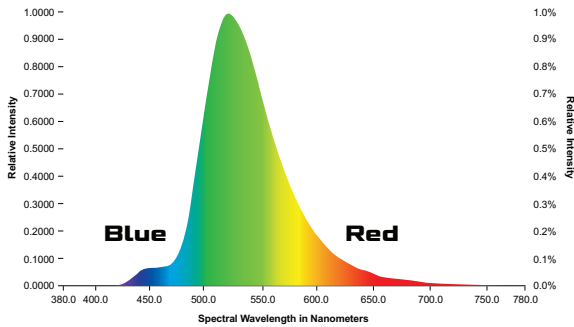

Growlite's Patent Pending soft green spectrum

Competitors' green spectrums produce blue and red light which is dangerous during dark cycles.