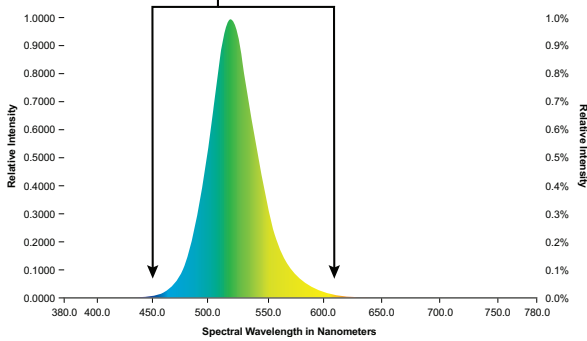

Growlite's Patent Pending soft green spectrum

Competitors' green spectrums produce blue and red light which is dangerous during dark cycles.